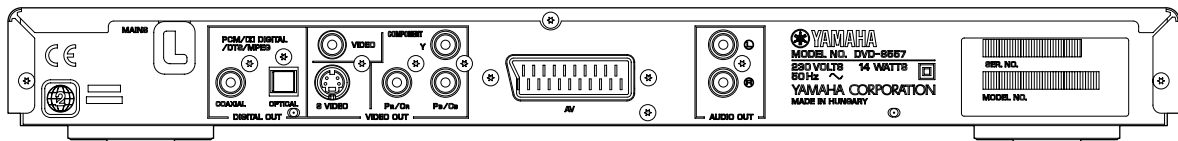

SPECIFICATIONS

Finish

- Black Color ..... B, G models
- Titanium Color ..... G model
- Silver Color ..... B, G models

All the other items are common with DVD-S550/DV-S5750.