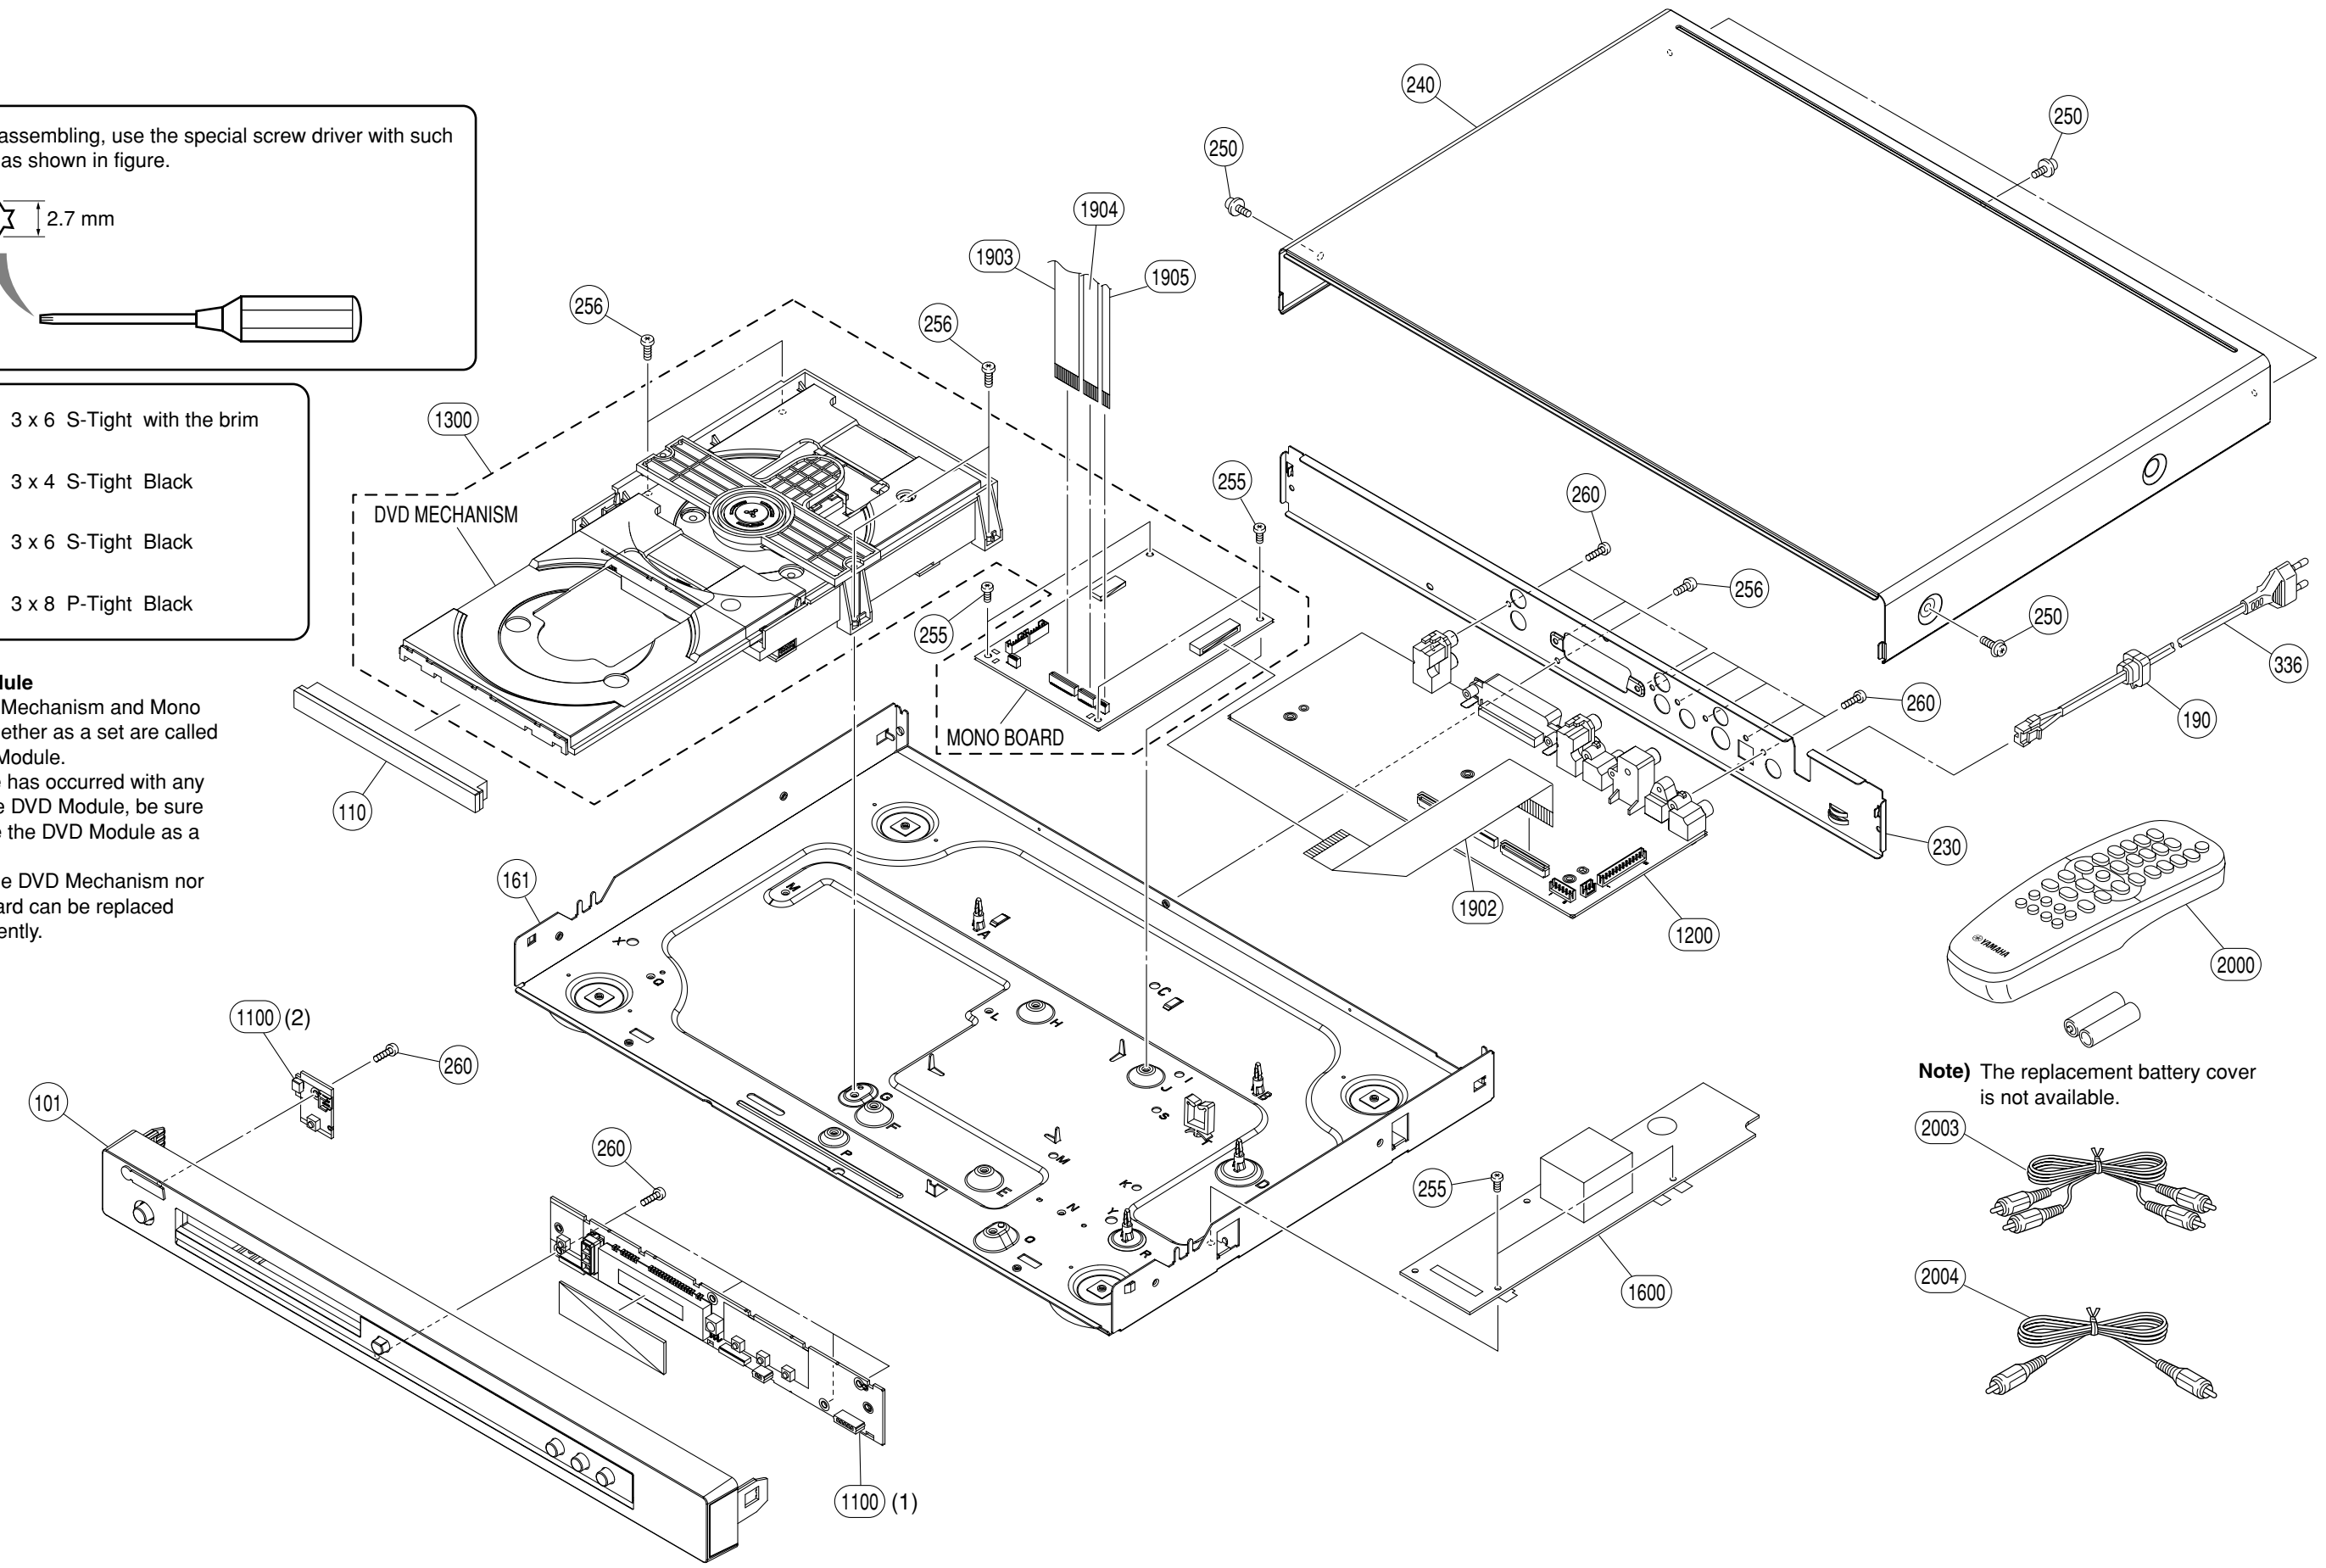

1 ■ EXPLODED VIEW

When disassembling, use the special screw driver with such tip shape as shown in figure.

- 250 3 x 6 S-Tight with the brim
- 255 3 x 4 S-Tight Black
- 256 3 x 6 S-Tight Black
- 260 3 x 8 P-Tight Black

■ DVD Module

- The DVD Mechanism and Mono Board together as a set are called the DVD Module.
- If a failure has occurred with any part of the DVD Module, be sure to replace the DVD Module as a whole.
- Neither the DVD Mechanism nor Mono Board can be replaced independently.